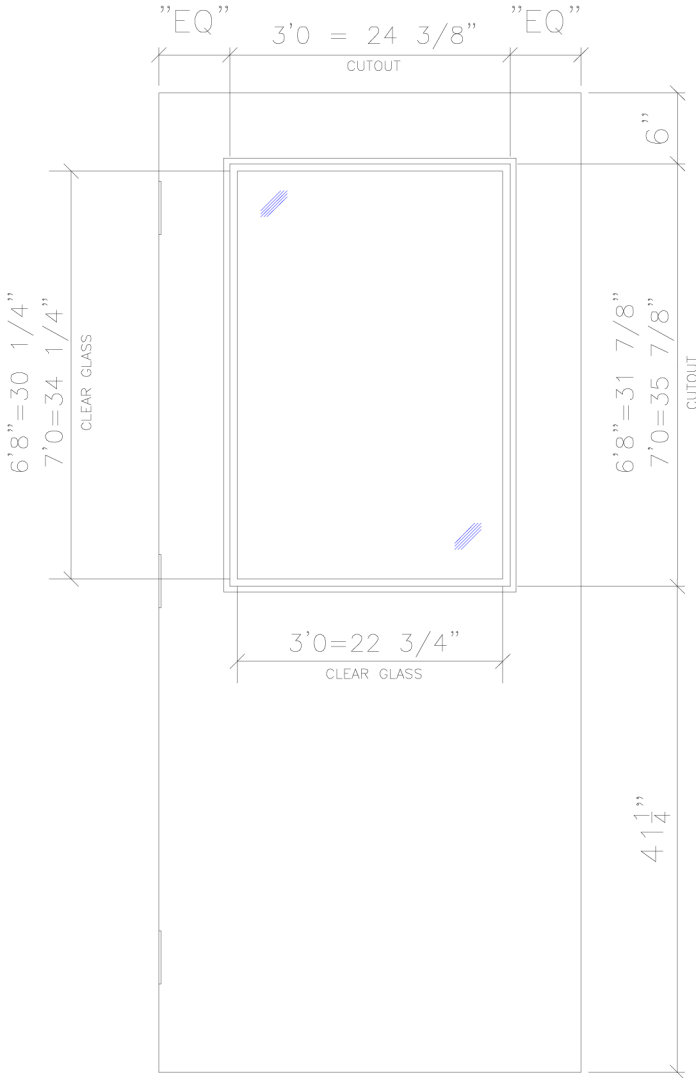

"G" LITE PREPARATION SNAP IN LITE KIT

GLASS SIZE FOR 6'8" = 24" X 31 1/2"

GLASS SIZE FOR 7'0" = 24" X 35 1/2"

TYPE "G"